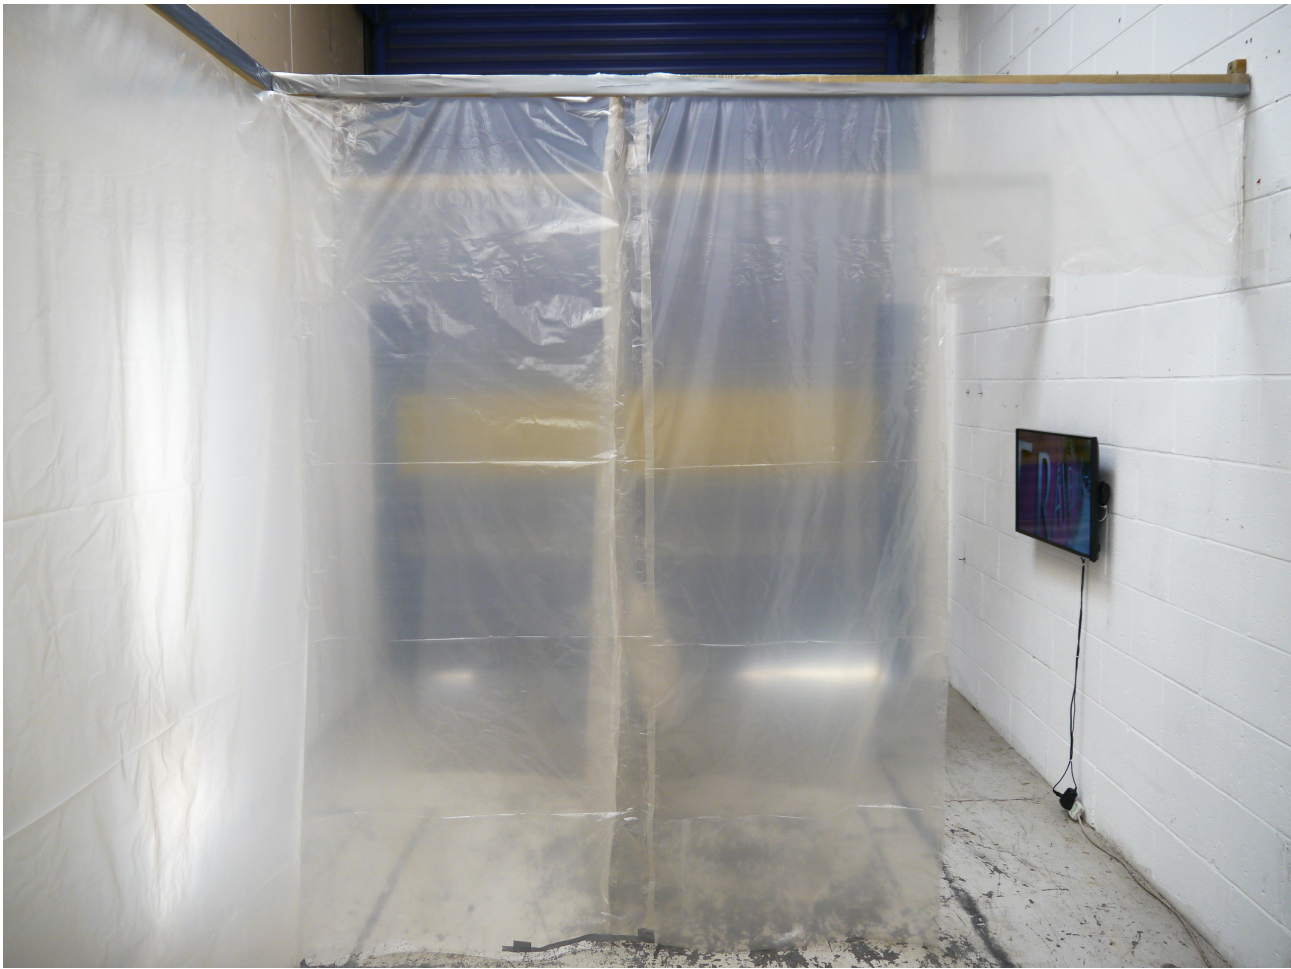

**Tunnels**  
2018

Installation with clear plastic  
sheeting,  
wooden frames, parcel tape,  
video and sculpture

Exhibition in LimaZulu2  
project space  
London

**LIVEWORK**  
2018

HD video with sound  
5m10s

**Guardian Newspaper**  
2018

Carved plaster, wire mesh,  
carpet, steel, newspaper

75 x 70 x 60 cm

Installation view

**The Mechanic**  
2018

HD video with sound  
6m36s

Excerpt;  
<https://vimeo.com/300306723>

Printed acetate,  
ink, foamboard,  
clock movement

60 x 30 x 2 cm